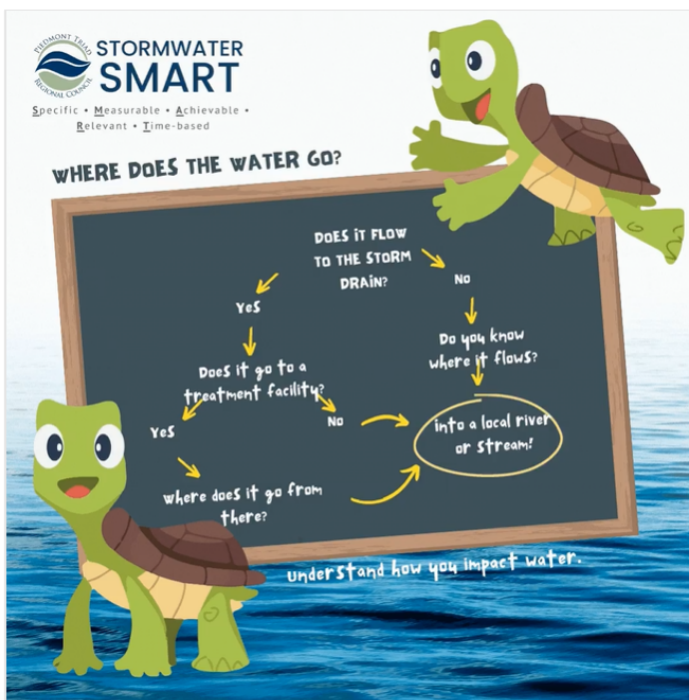

## SERVICE OBJECTIVE (MASS MEDIA + DIRECT EDUCATION)

Post weekly on social media channels to promote the program's message

facebook

Instagram

CONTROLLED METRICS:  
frequency & total posts

SUPPLEMENTAL METRICS:  
subscribers & engagements

1-2 posts per week

1,277 subscribers

14 total posts Q1

542 engagements + clicks

Stormwater Smart

September 25 · 🌐

Have you ever wondered where the water outside goes? While some of it evaporates, much of it flows downhill and ends up in local streams and rivers. As the diagram shows, it may take a few different routes to get there, and along the way it picks up different materials that may be harmful. It is important to be aware of what water comes into contact with during the various stages of its journey and the things that we can do to ensure we are keeping it clean. Make sure to pick up litter, clean up pet waste, and properly dispose of household chemicals, because no matter where you are, we are all connected to our local waterways!