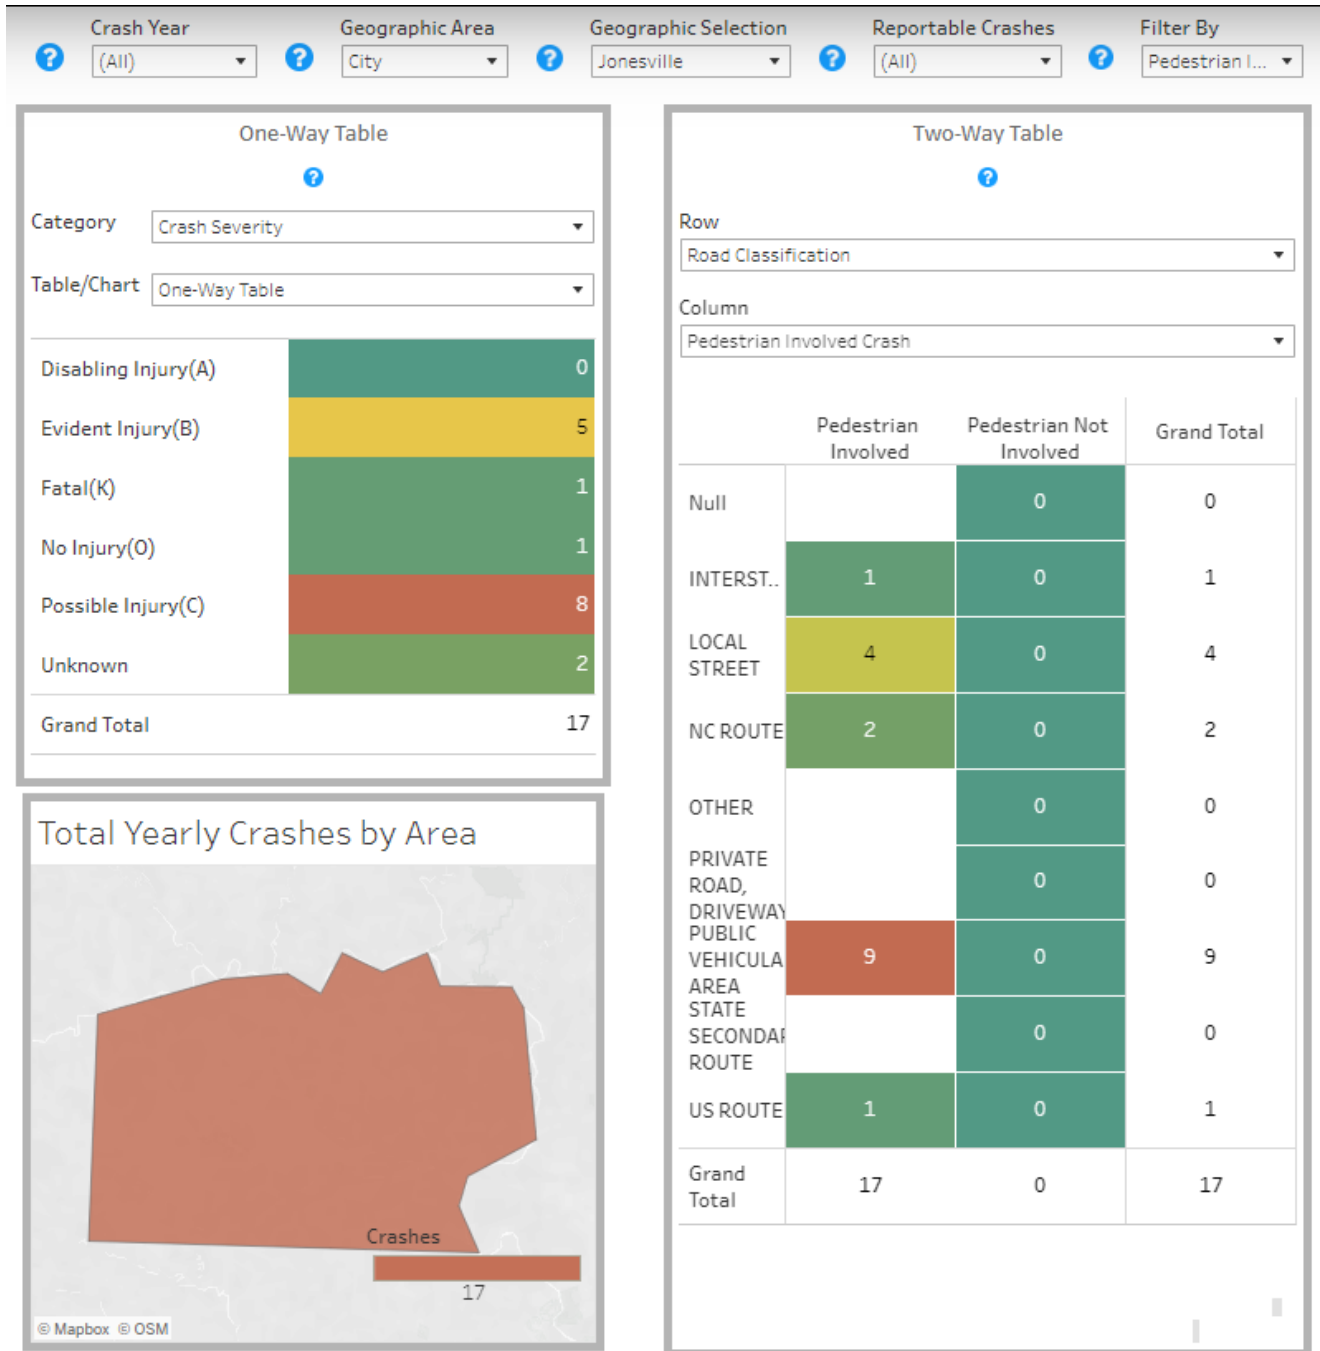

Jonesville, NC – Bicycle Crash Data 2000–2020

Source: NC Vision Zero Crash Query Tool

<https://ncvisionzero.org/visualizations/crashquerytool/>

Jonesville, NC – Pedestrian Crash Data 2000–2020

Source: NC Vision Zero Crash Query Tool

<https://ncvisionzero.org/visualizations/crashquerytool/>

Elkin, NC – Bicycle Crash Data 2000–2020

Source: NC Vision Zero Crash Query Tool

<https://ncvisionzero.org/visualizations/crashquerytool/>

Elkin, NC – Pedestrian Crash Data 2000–2020

Source: NC Vision Zero Crash Query Tool

<https://ncvisionzero.org/visualizations/crashquerytool/>