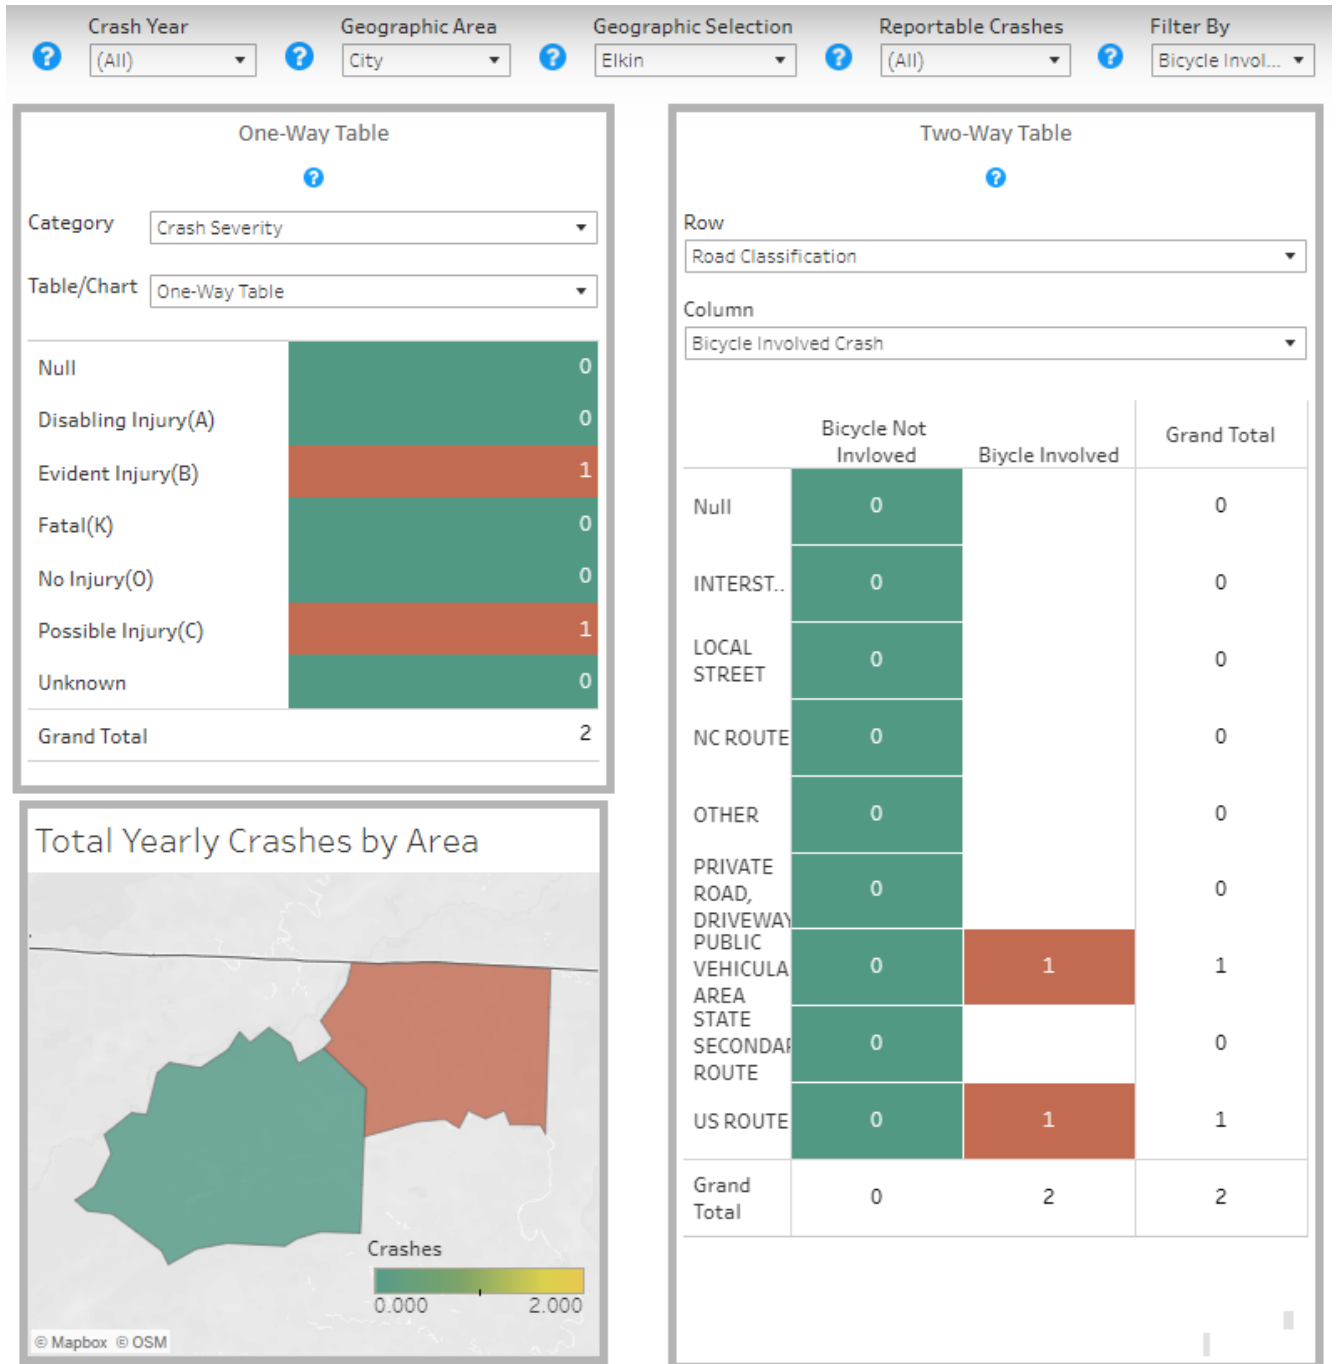

Jonesville, NC – Bicycle Crash Data 2000–2020

Source: NC Vision Zero Crash Query Tool

<https://ncvisionzero.org/visualizations/crashquerytool/>

Jonesville, NC – Pedestrian Crash Data 2000–2020

Source: NC Vision Zero Crash Query Tool

<https://ncvisionzero.org/visualizations/crashquerytool/>

Elkin, NC – Bicycle Crash Data 2000–2020

Source: NC Vision Zero Crash Query Tool

<https://ncvisionzero.org/visualizations/crashquerytool/>

Elkin, NC – Pedestrian Crash Data 2000–2020

Source: NC Vision Zero Crash Query Tool

<https://ncvisionzero.org/visualizations/crashquerytool/>