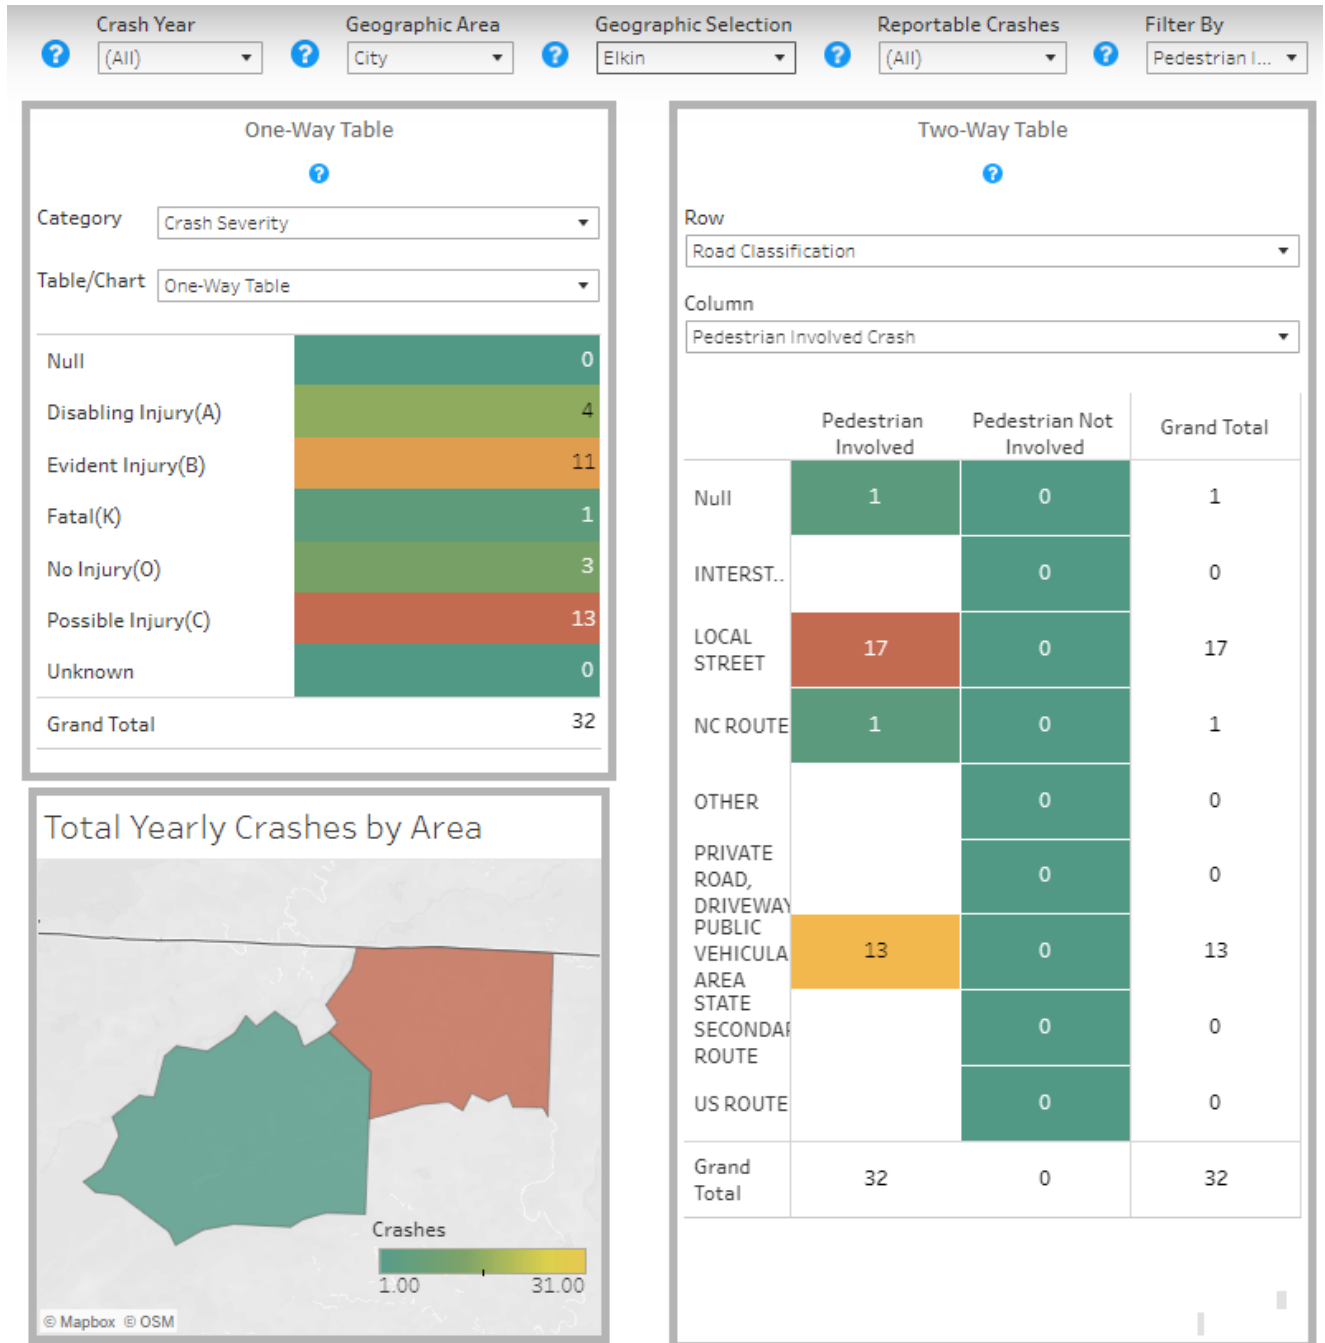

Jonesville, NC – Bicycle Crash Data 2000–2020

Source: NC Vision Zero Crash Query Tool

<https://ncvisionzero.org/visualizations/crashquerytool/>

Jonesville, NC – Pedestrian Crash Data 2000–2020

Source: NC Vision Zero Crash Query Tool

<https://ncvisionzero.org/visualizations/crashquerytool/>

Elkin, NC – Bicycle Crash Data 2000–2020

Source: NC Vision Zero Crash Query Tool

<https://ncvisionzero.org/visualizations/crashquerytool/>

Elkin, NC – Pedestrian Crash Data 2000–2020

Source: NC Vision Zero Crash Query Tool

<https://ncvisionzero.org/visualizations/crashquerytool/>