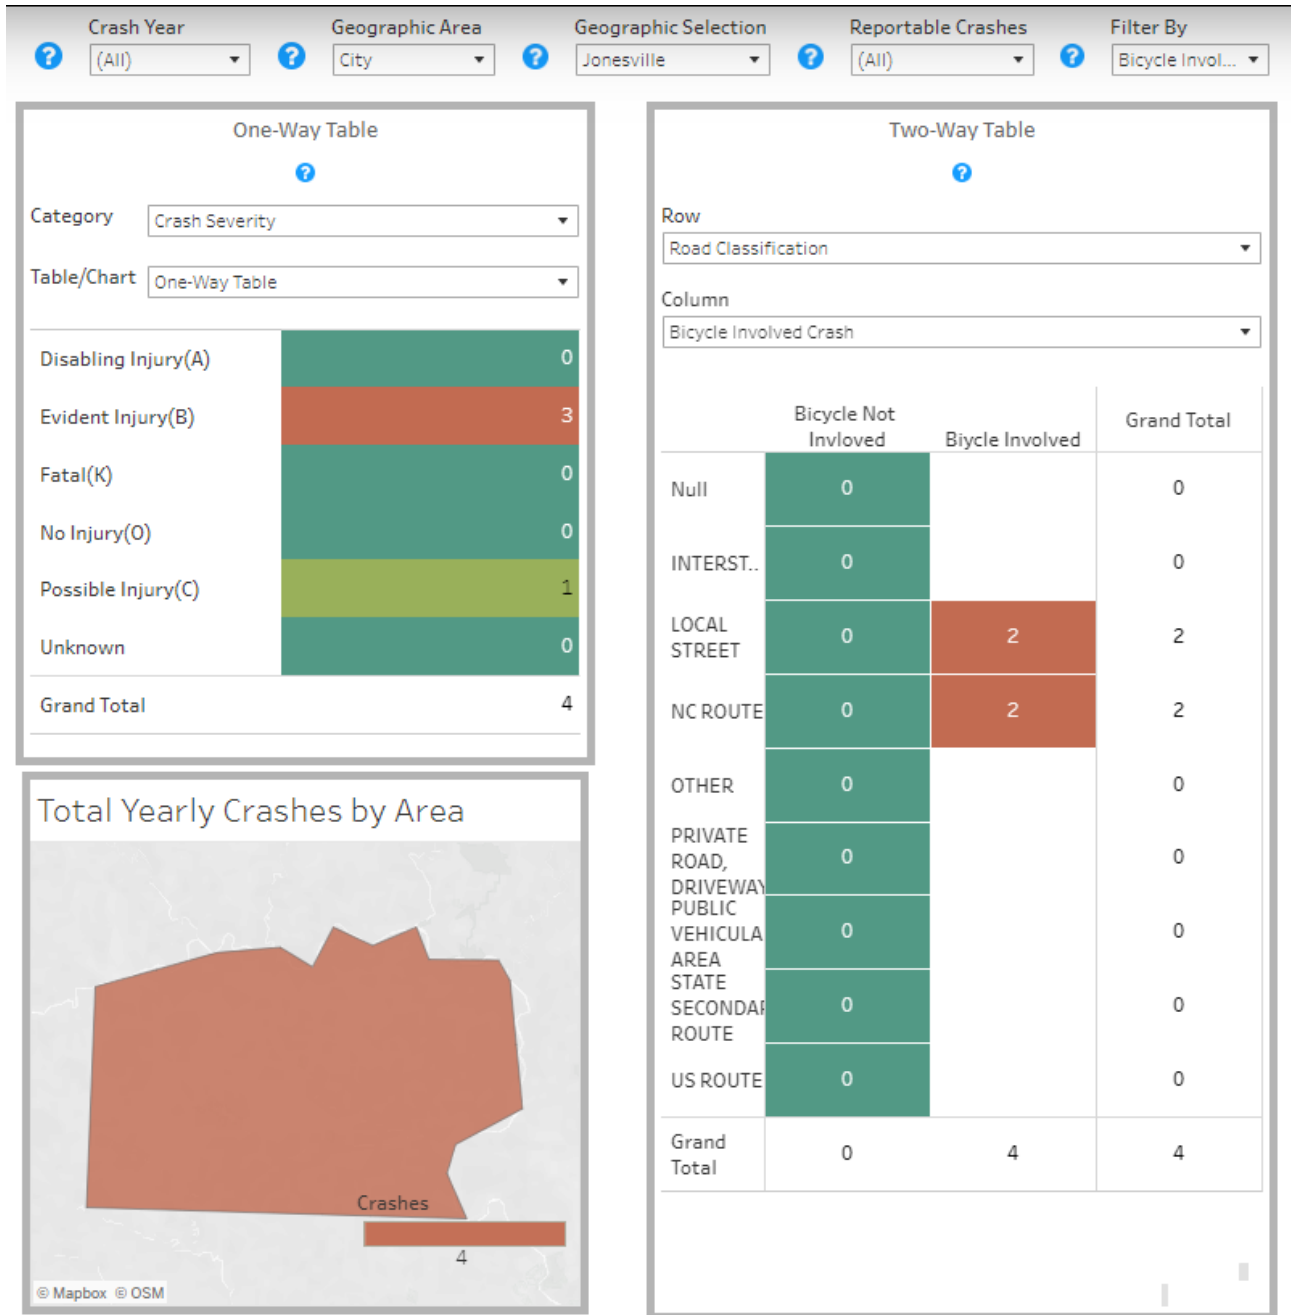

Jonesville, NC – Bicycle Crash Data 2000–2020

Source: NC Vision Zero Crash Query Tool

<https://ncvisionzero.org/visualizations/crashquerytool/>

Jonesville, NC – Pedestrian Crash Data 2000–2020

Source: NC Vision Zero Crash Query Tool

<https://ncvisionzero.org/visualizations/crashquerytool/>

Elkin, NC – Bicycle Crash Data 2000–2020

Source: NC Vision Zero Crash Query Tool

<https://ncvisionzero.org/visualizations/crashquerytool/>

Elkin, NC – Pedestrian Crash Data 2000–2020

Source: NC Vision Zero Crash Query Tool

<https://ncvisionzero.org/visualizations/crashquerytool/>