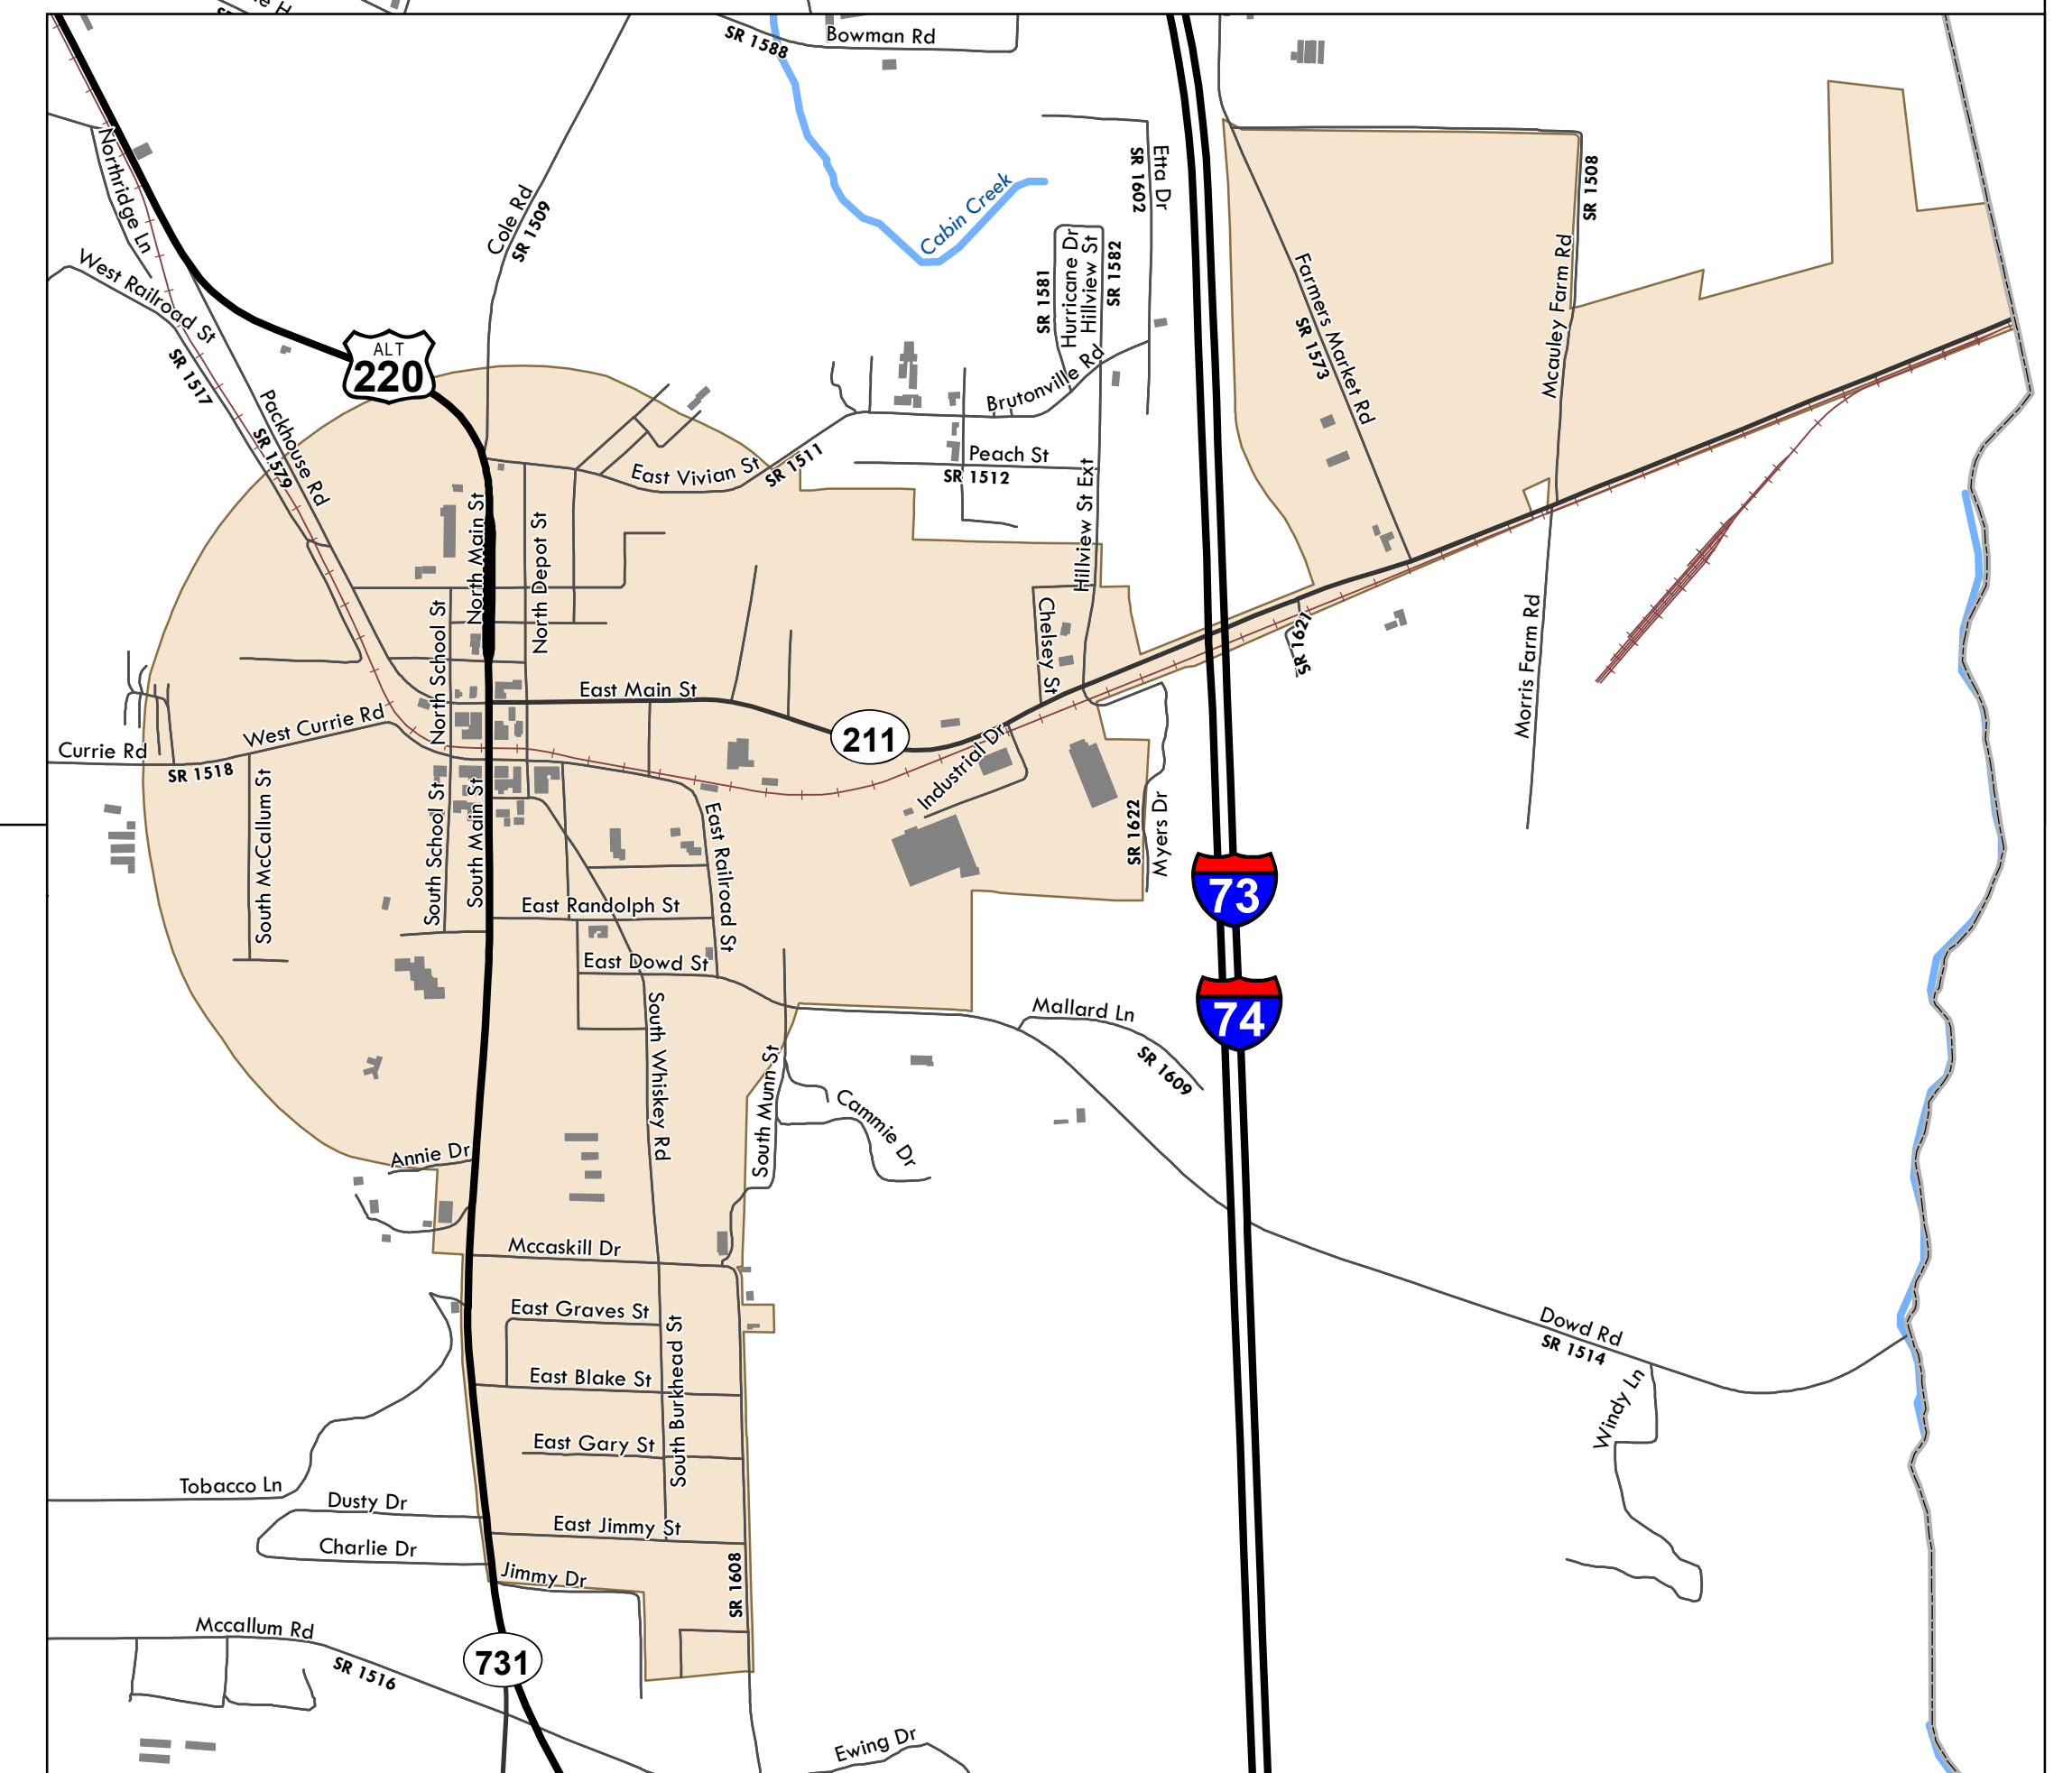

CANDOR

0 0.25 0.5 Miles

0 1,200 2,400 Feet

1 inch = 1,200 feet