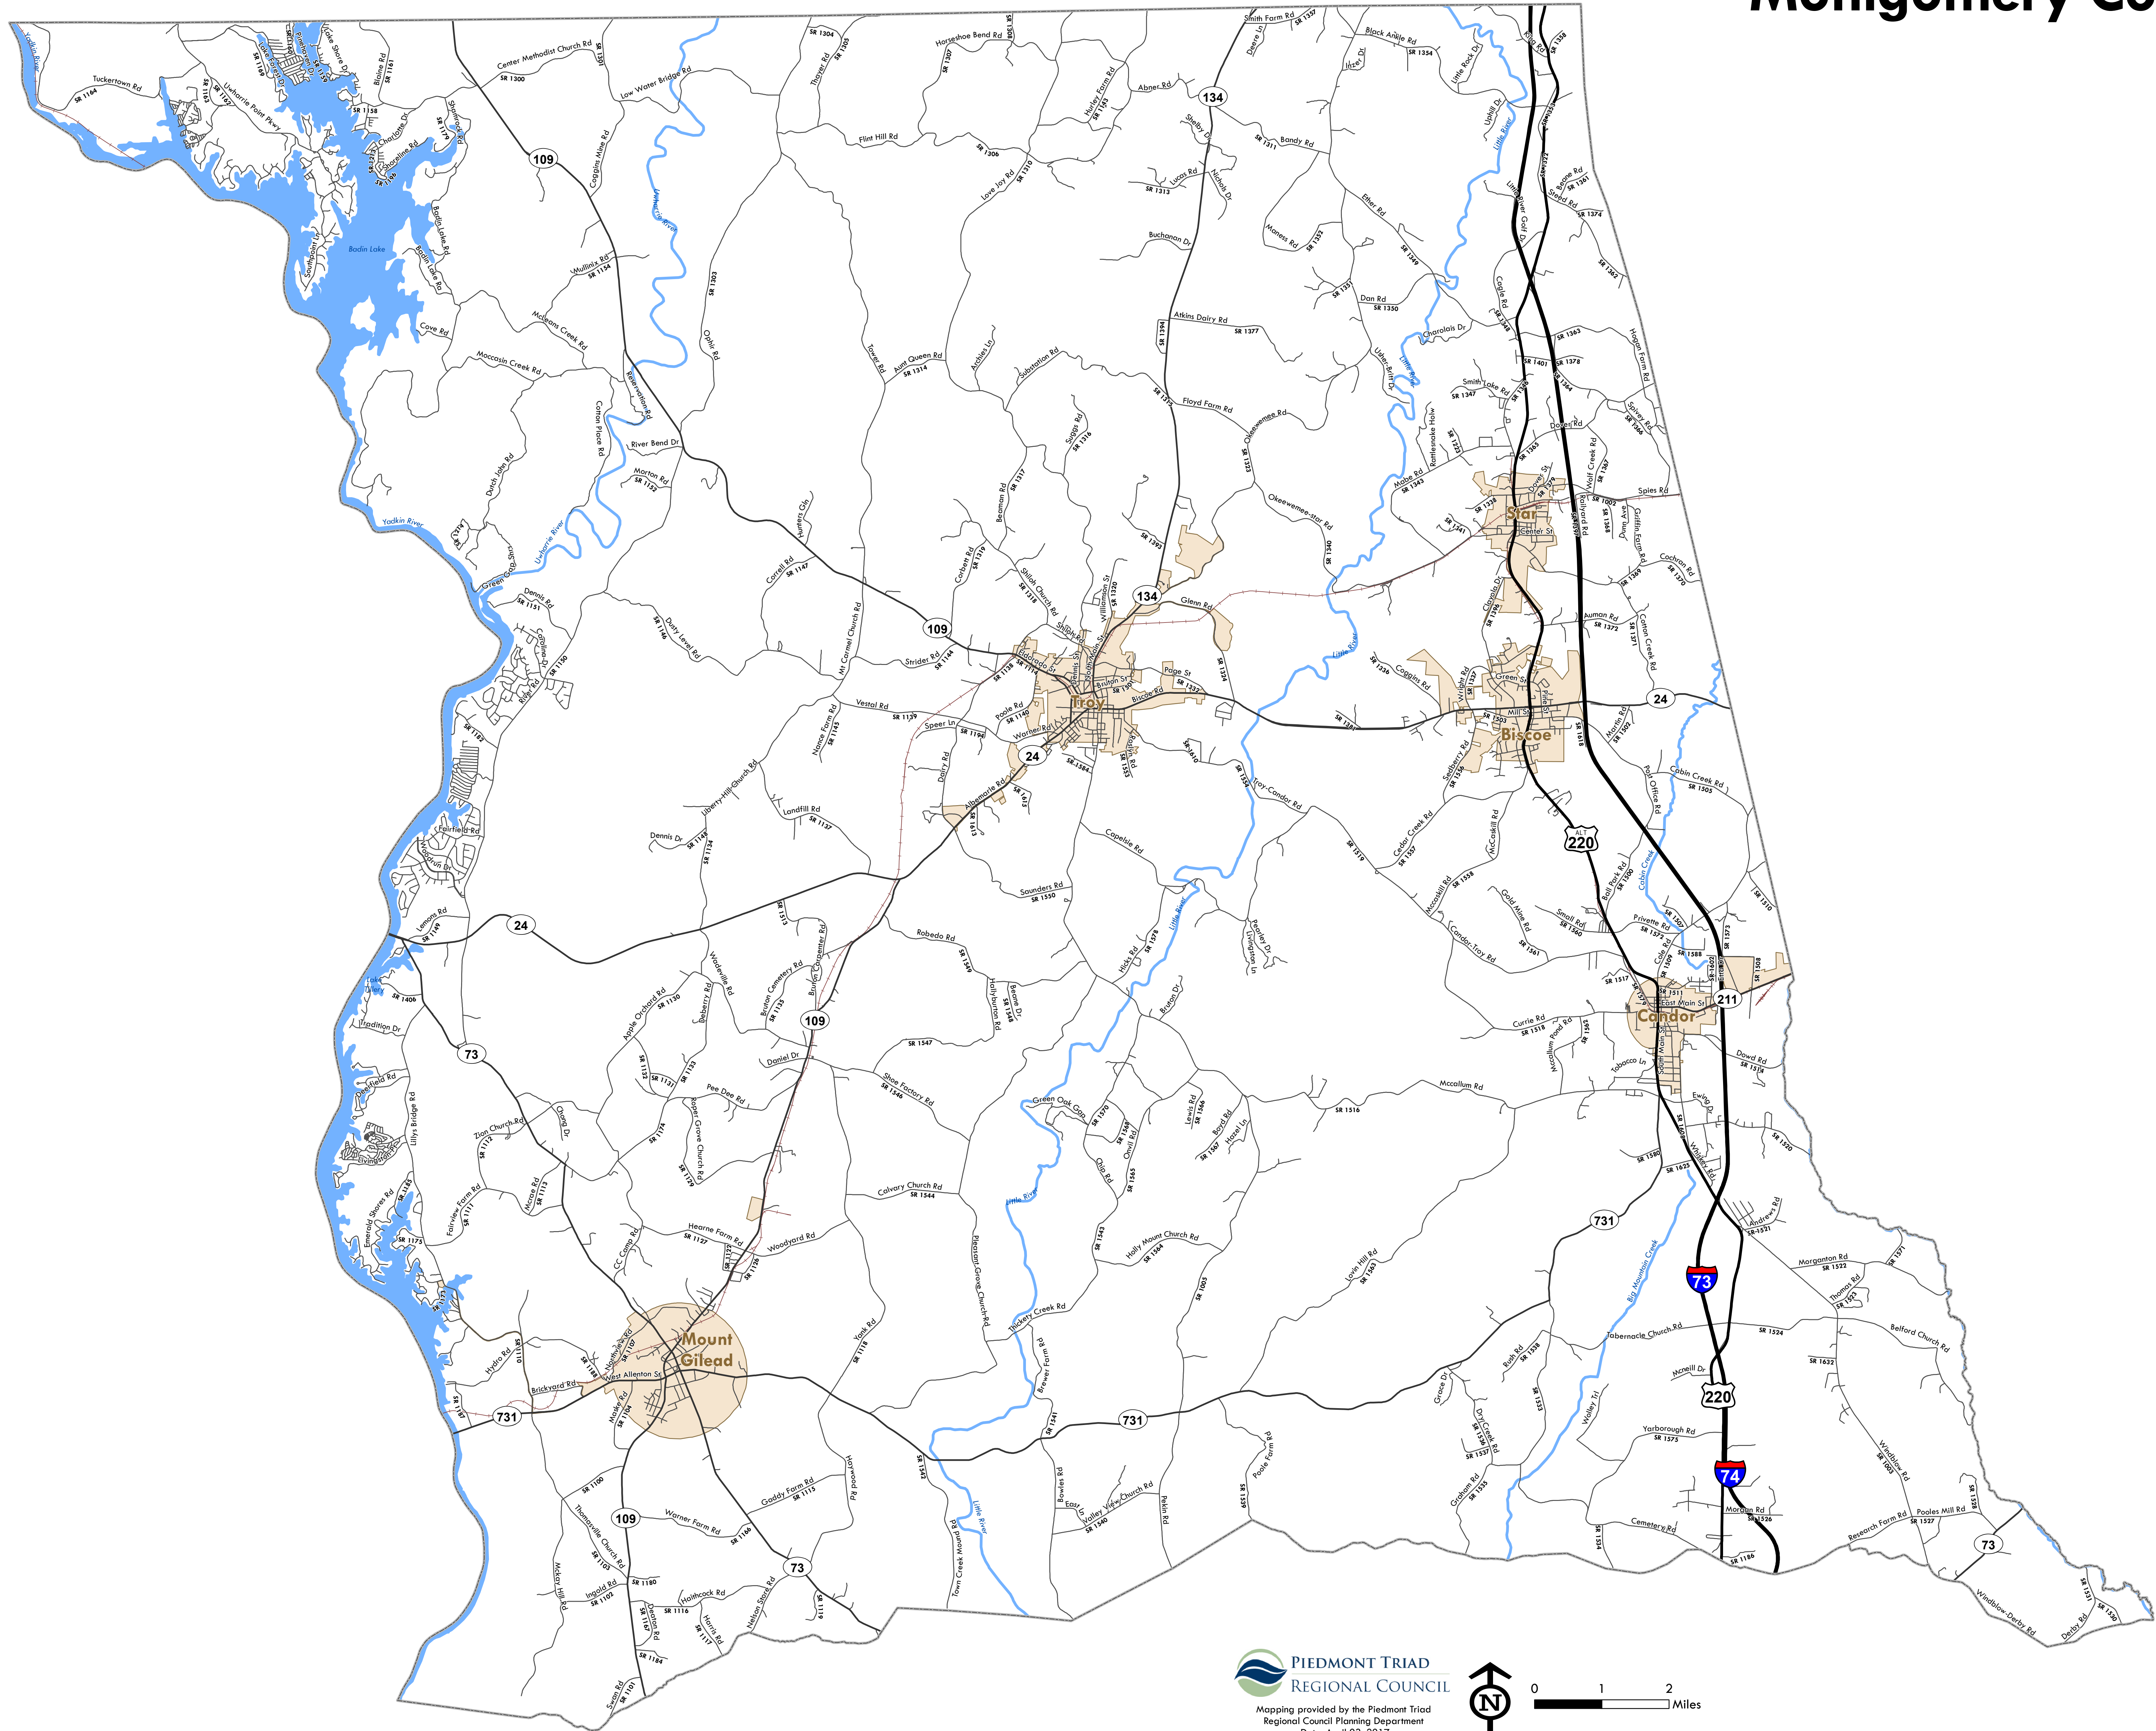

Montgomery County

STAR

Montgomery County Municipalities

TROY

MOUNT GILEAD

BISCOE

CANDOR

Mapping provided by the Piedmont Triad Regional Council Planning Department
Date: April 03, 2017

0 0.25 0.5 Miles

0 1,200 2,400 Feet

1 inch = 1,200 feet