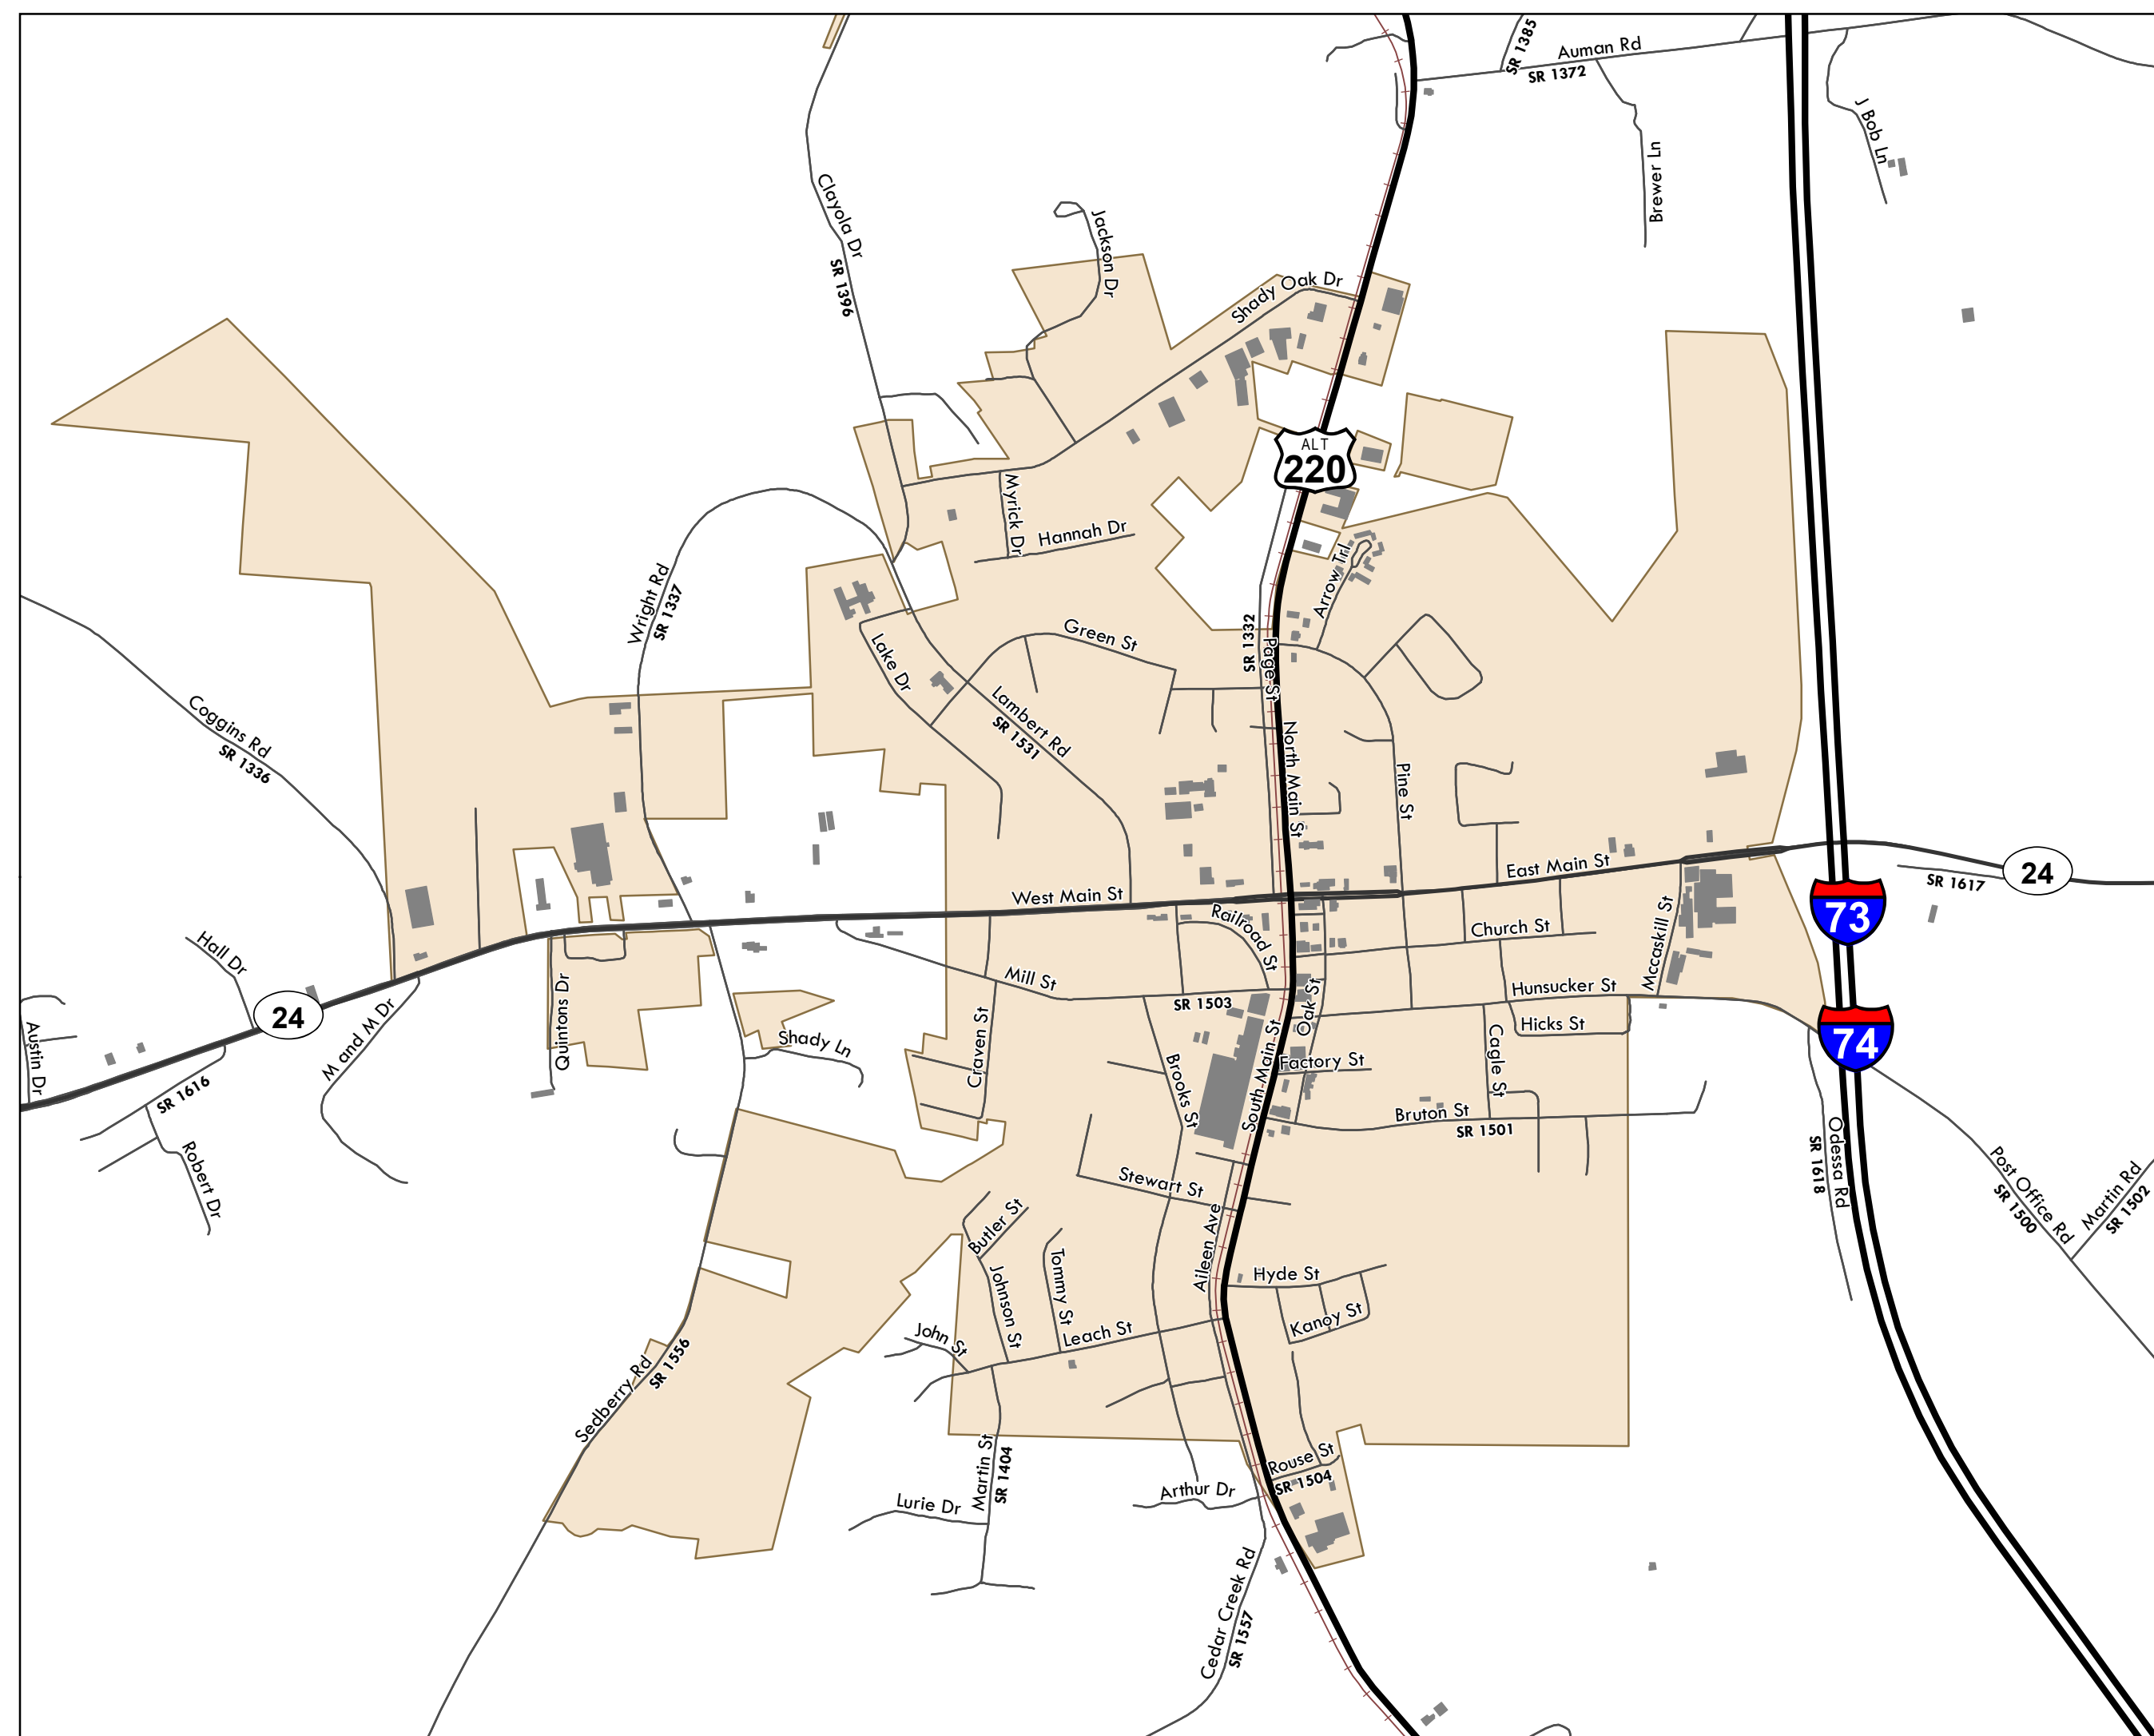

MOUNT GILEAD

BISCOE