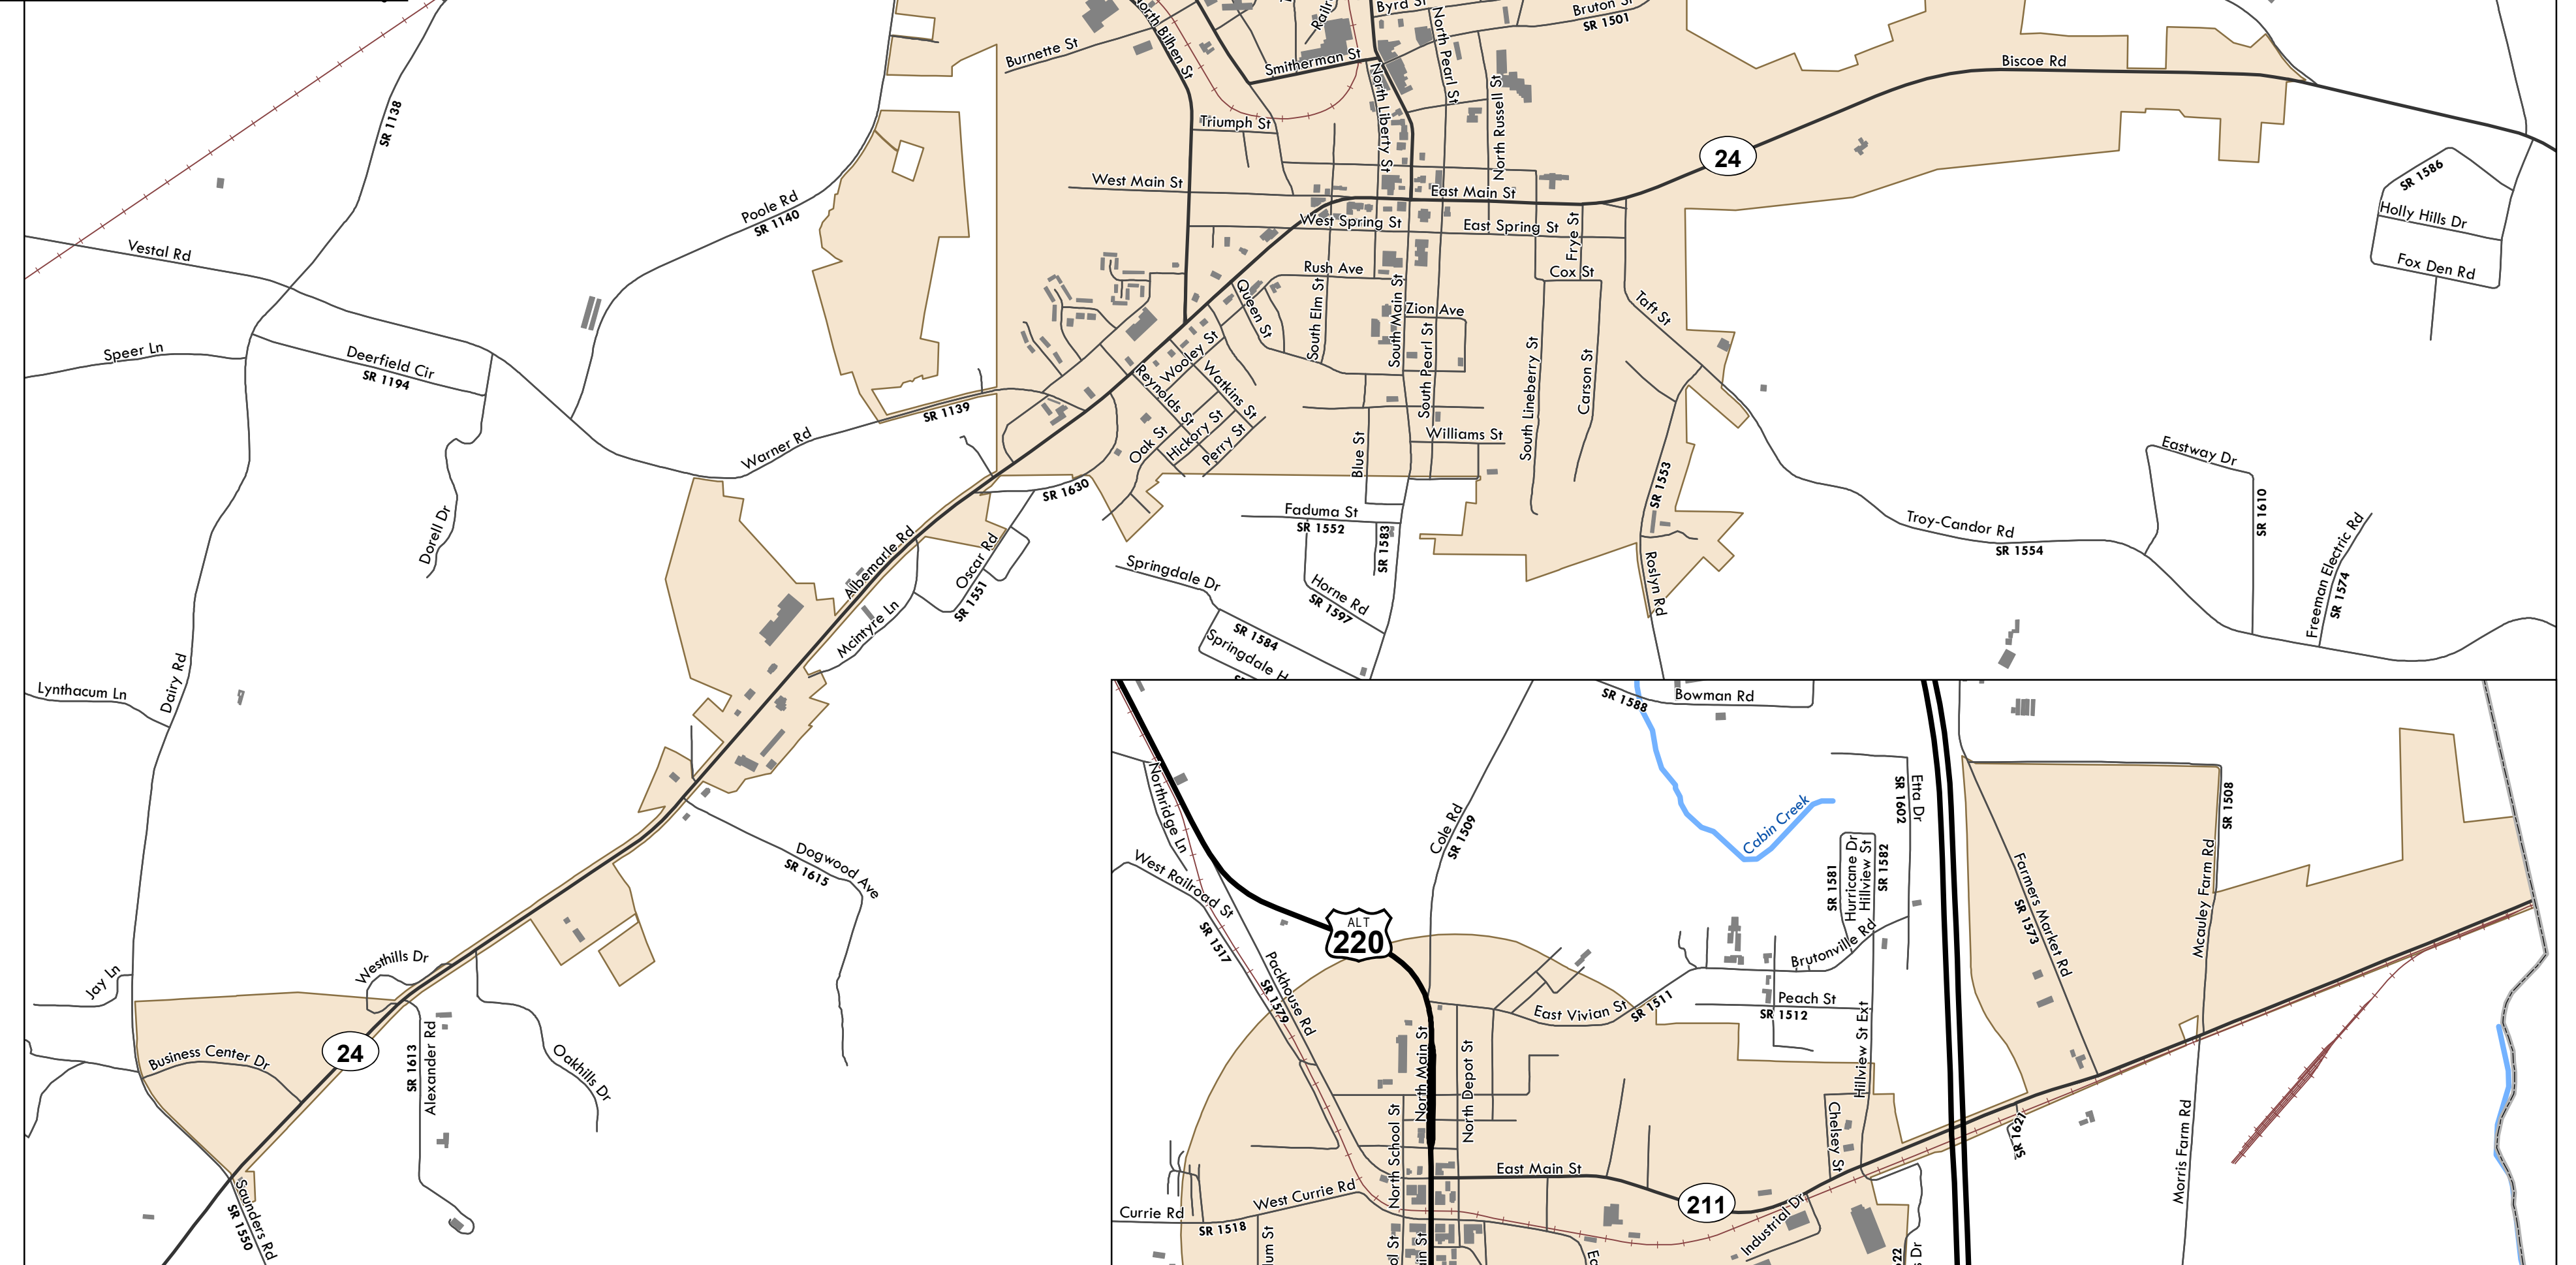

MOUNT GILEAD

BISCOE