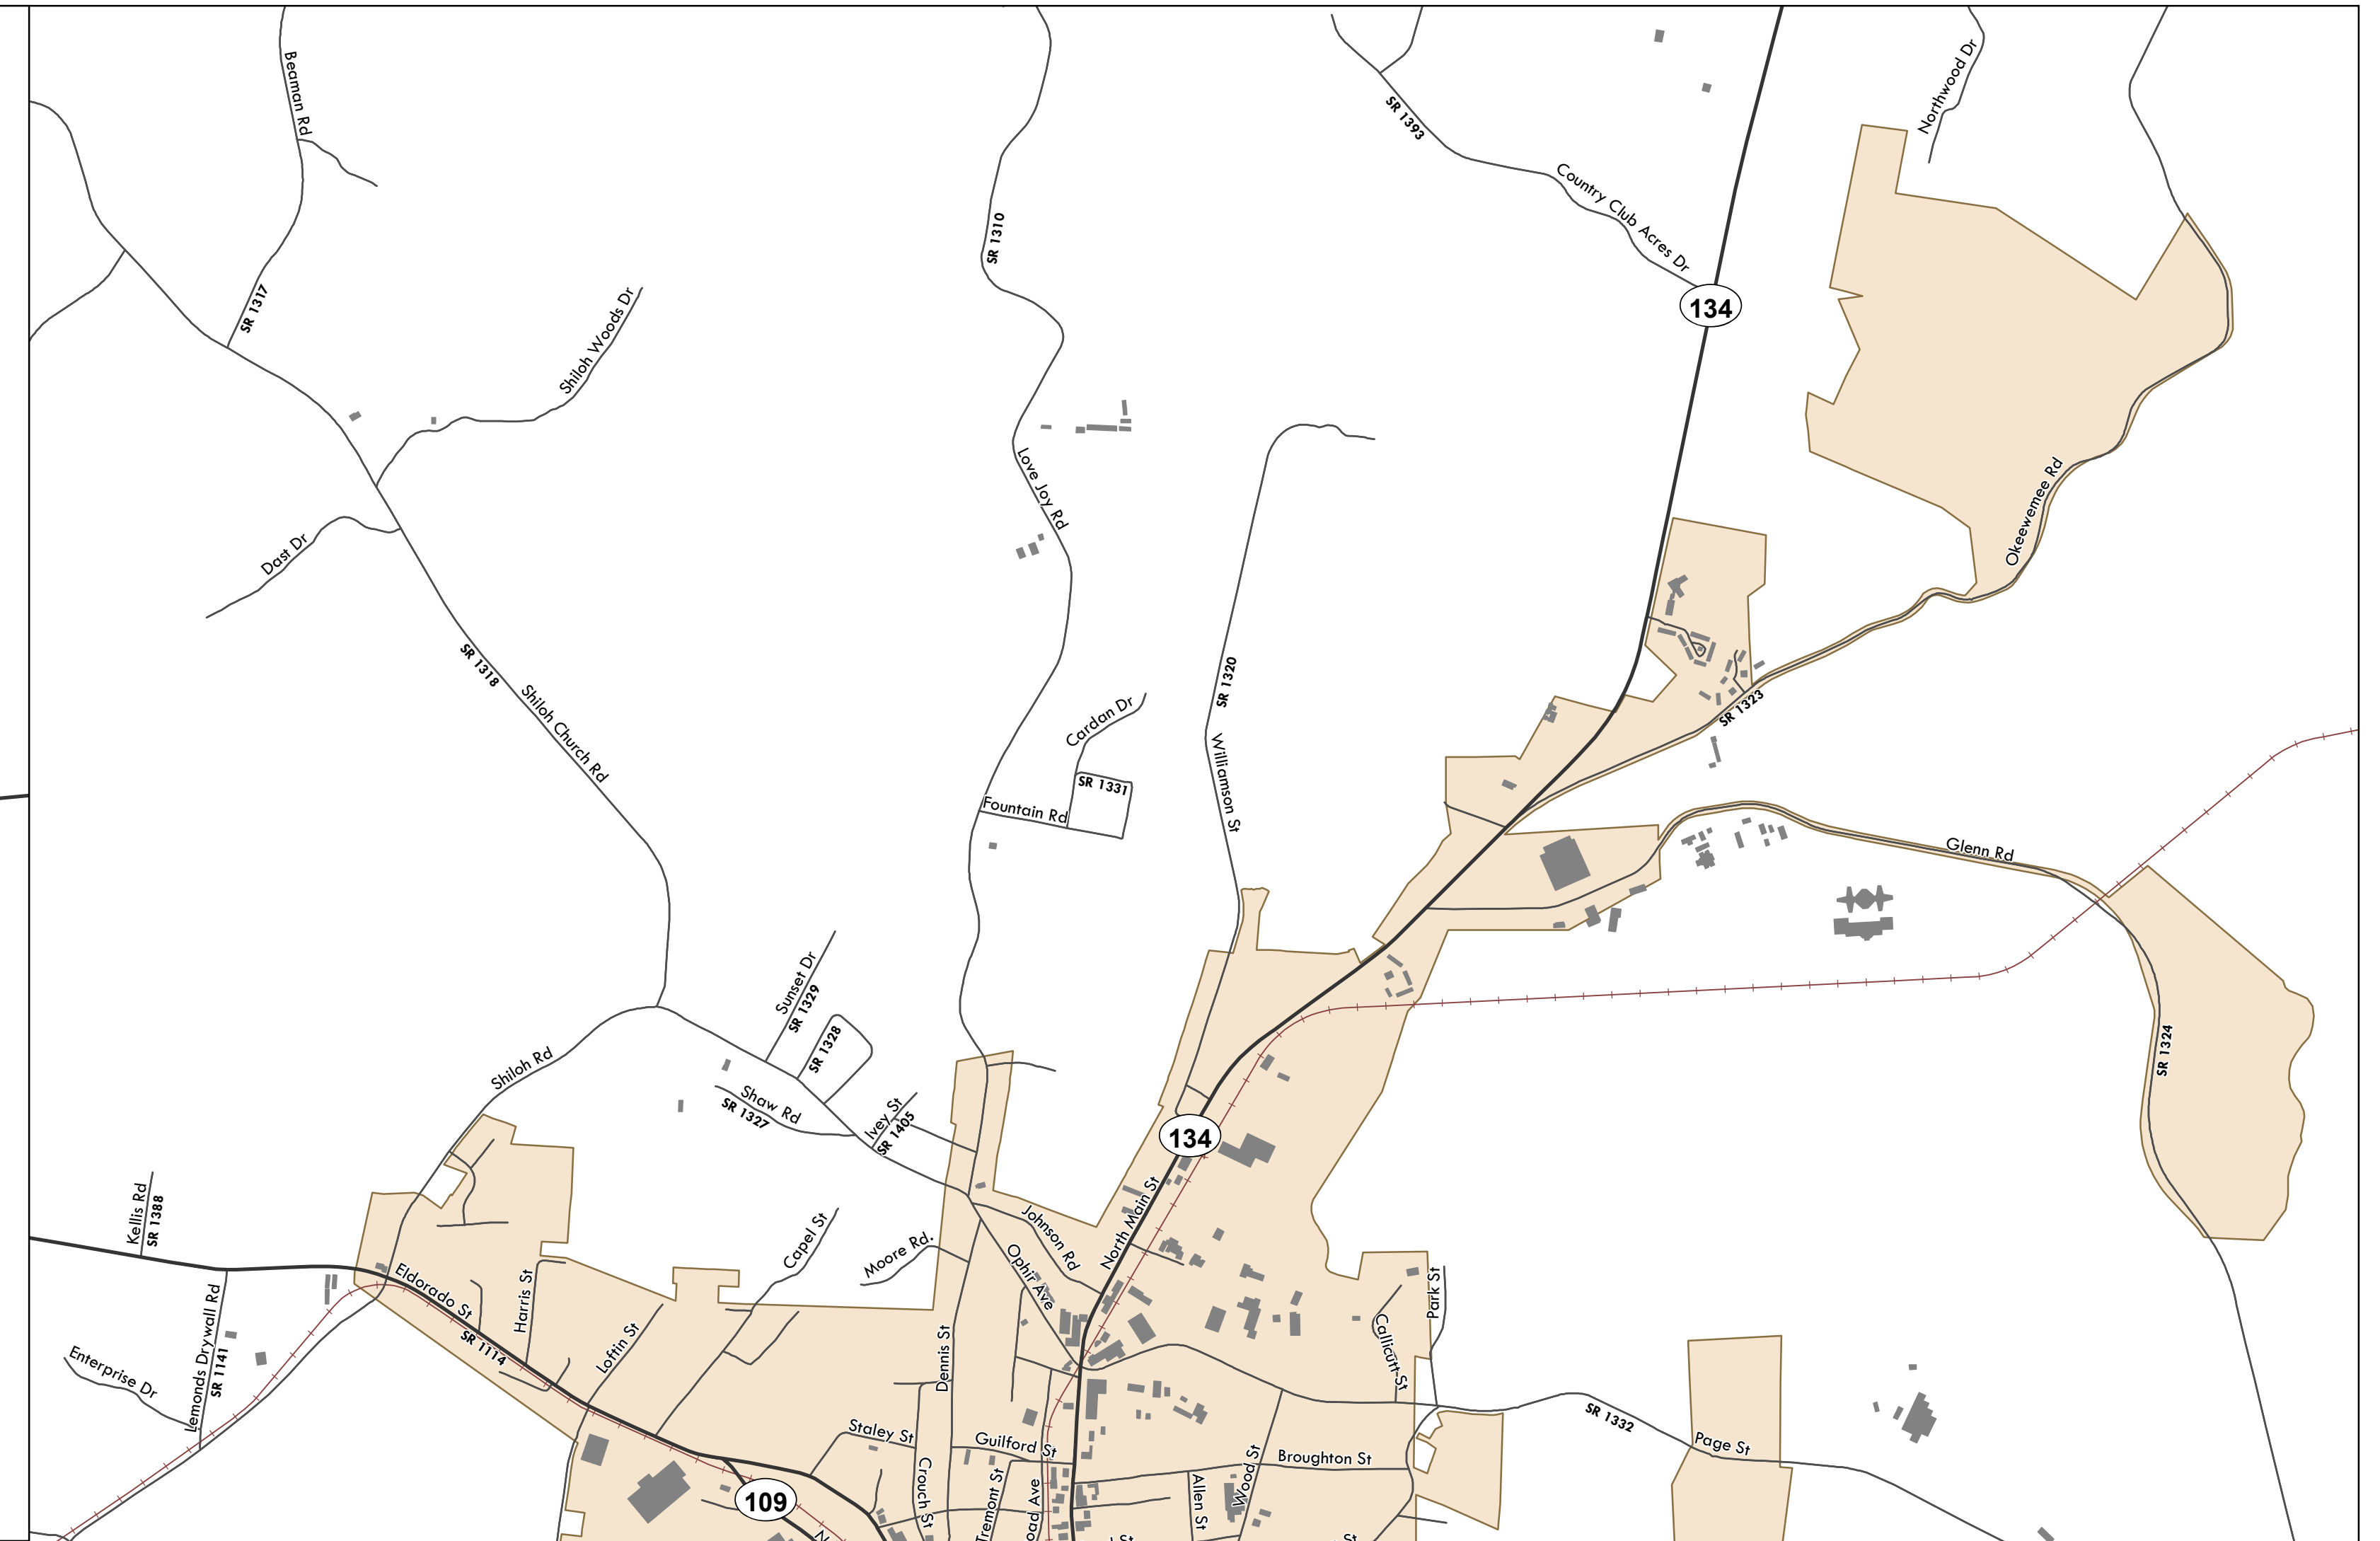

Montgomery County Municipalities

TROY