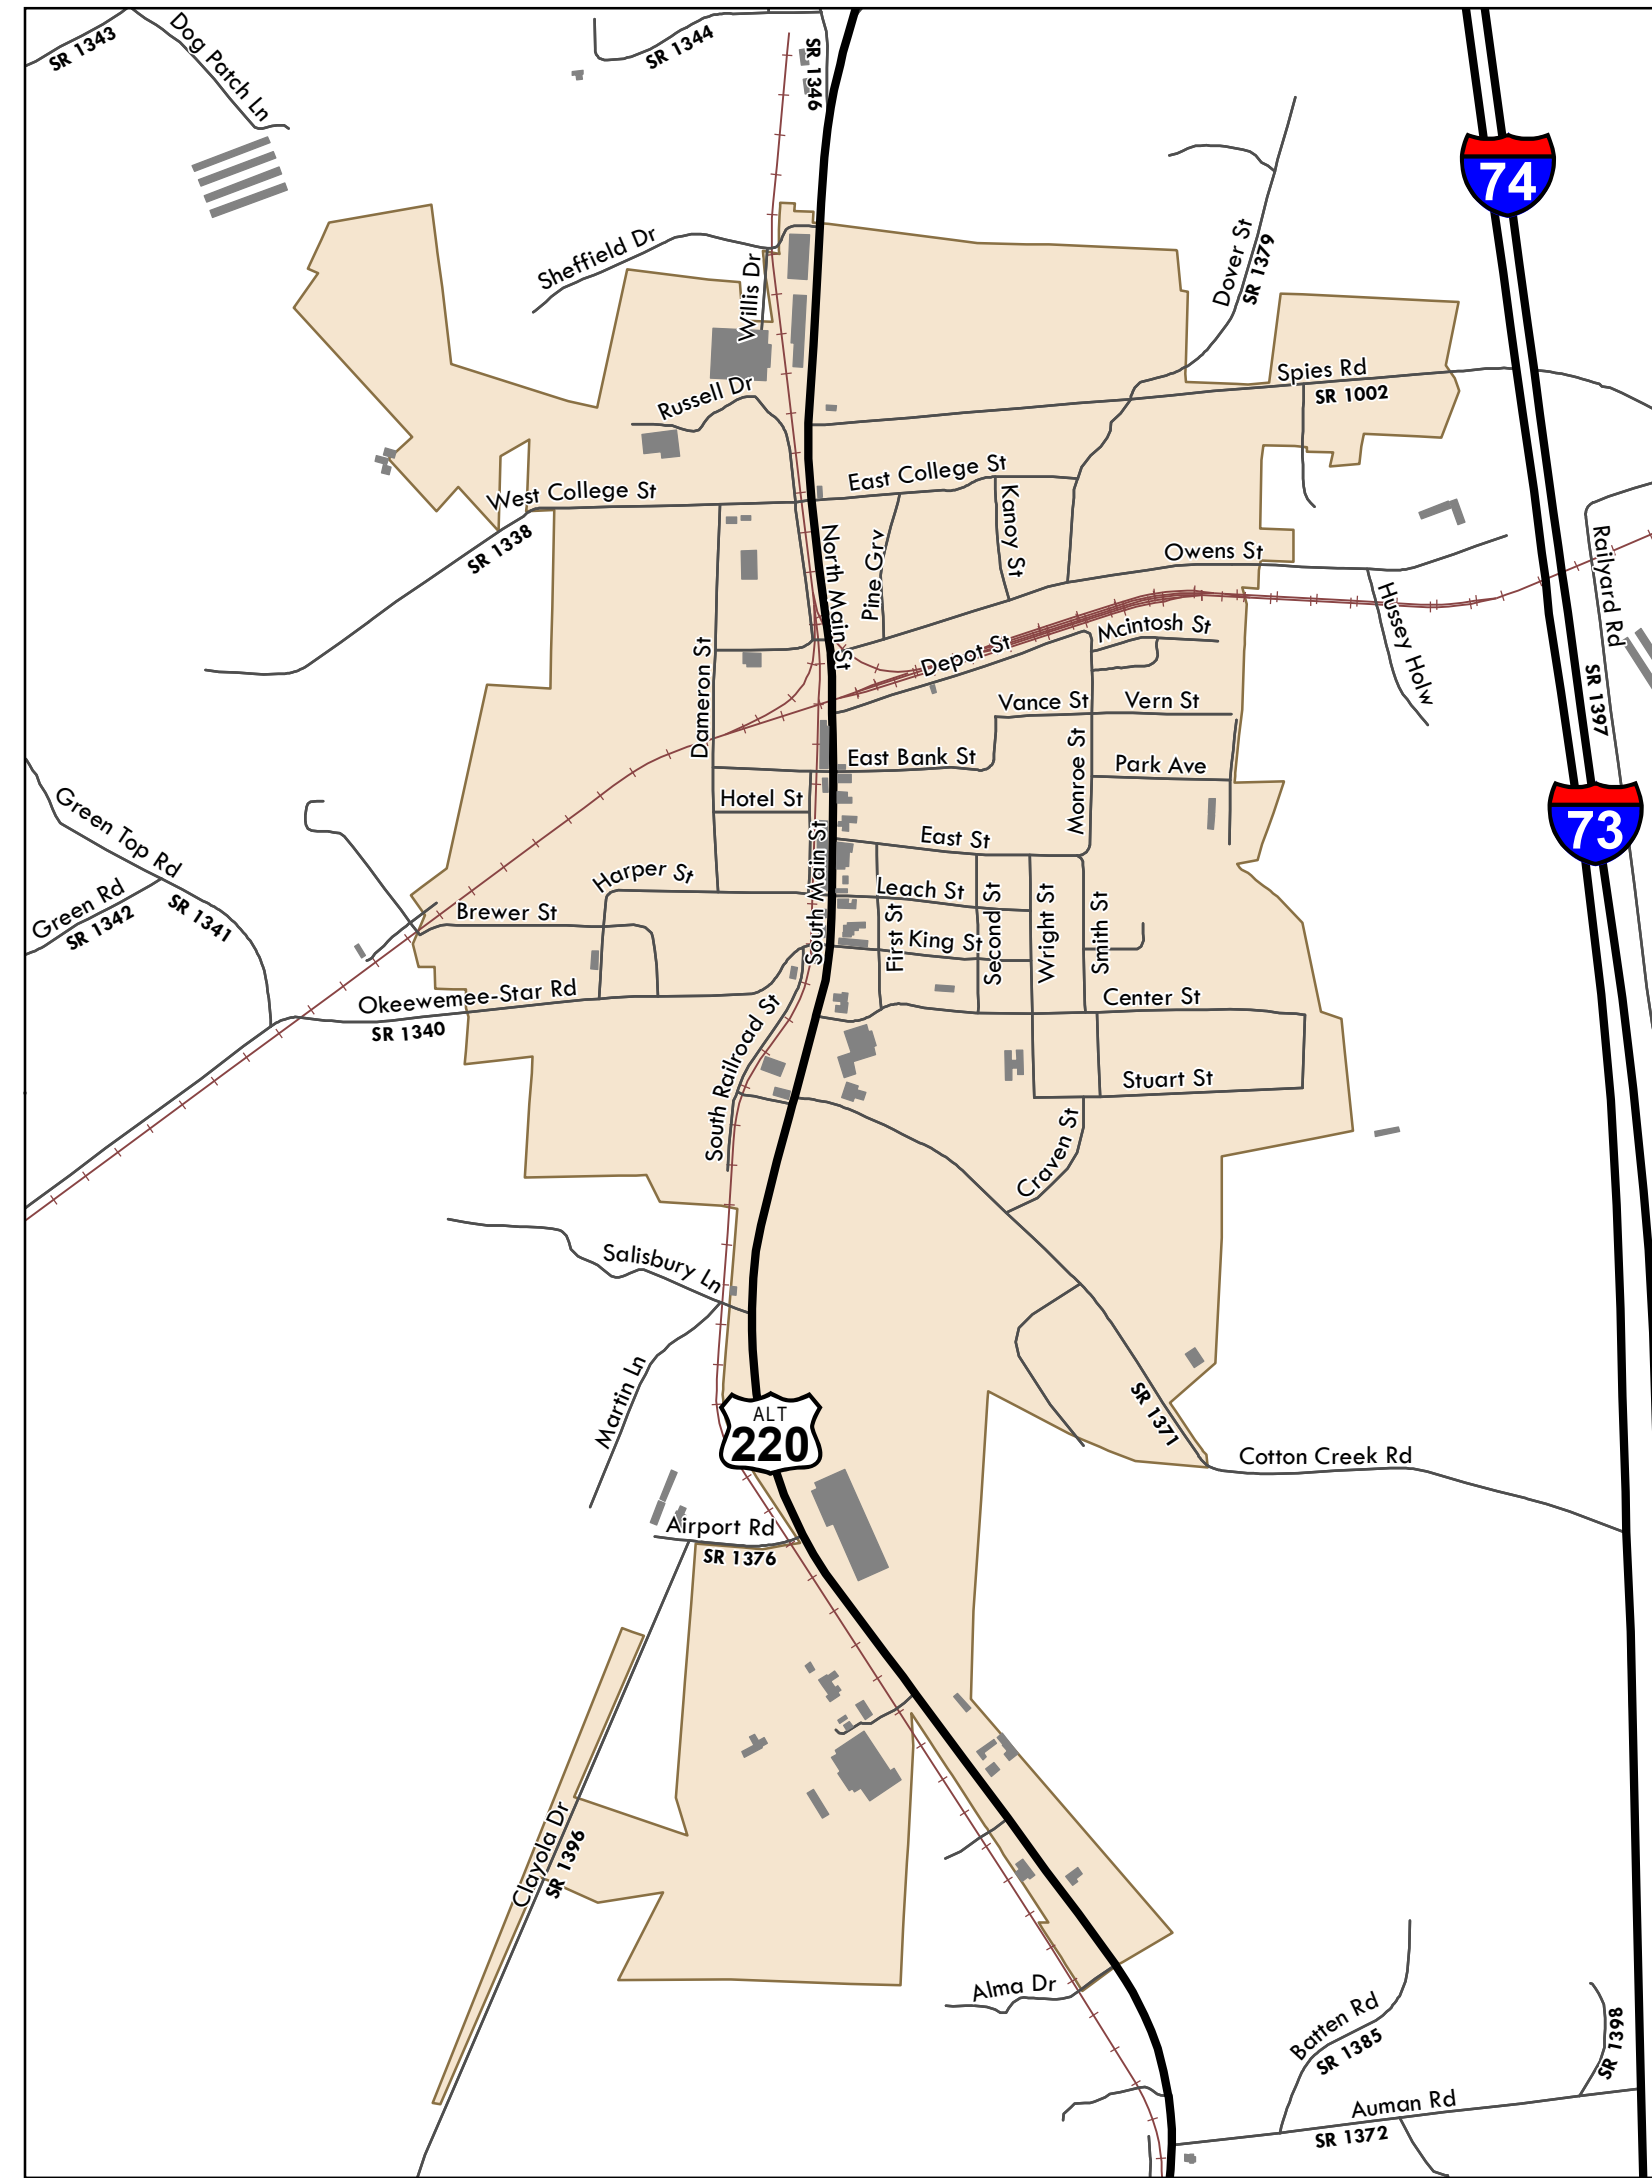

STAR

Montgomery County Municipalities

TROY

MOUNT GILEAD

BISCOE

CANDOR

0 0.25 0.5 Miles

0 1,200 2,400 Feet

1 inch = 1,200 feet