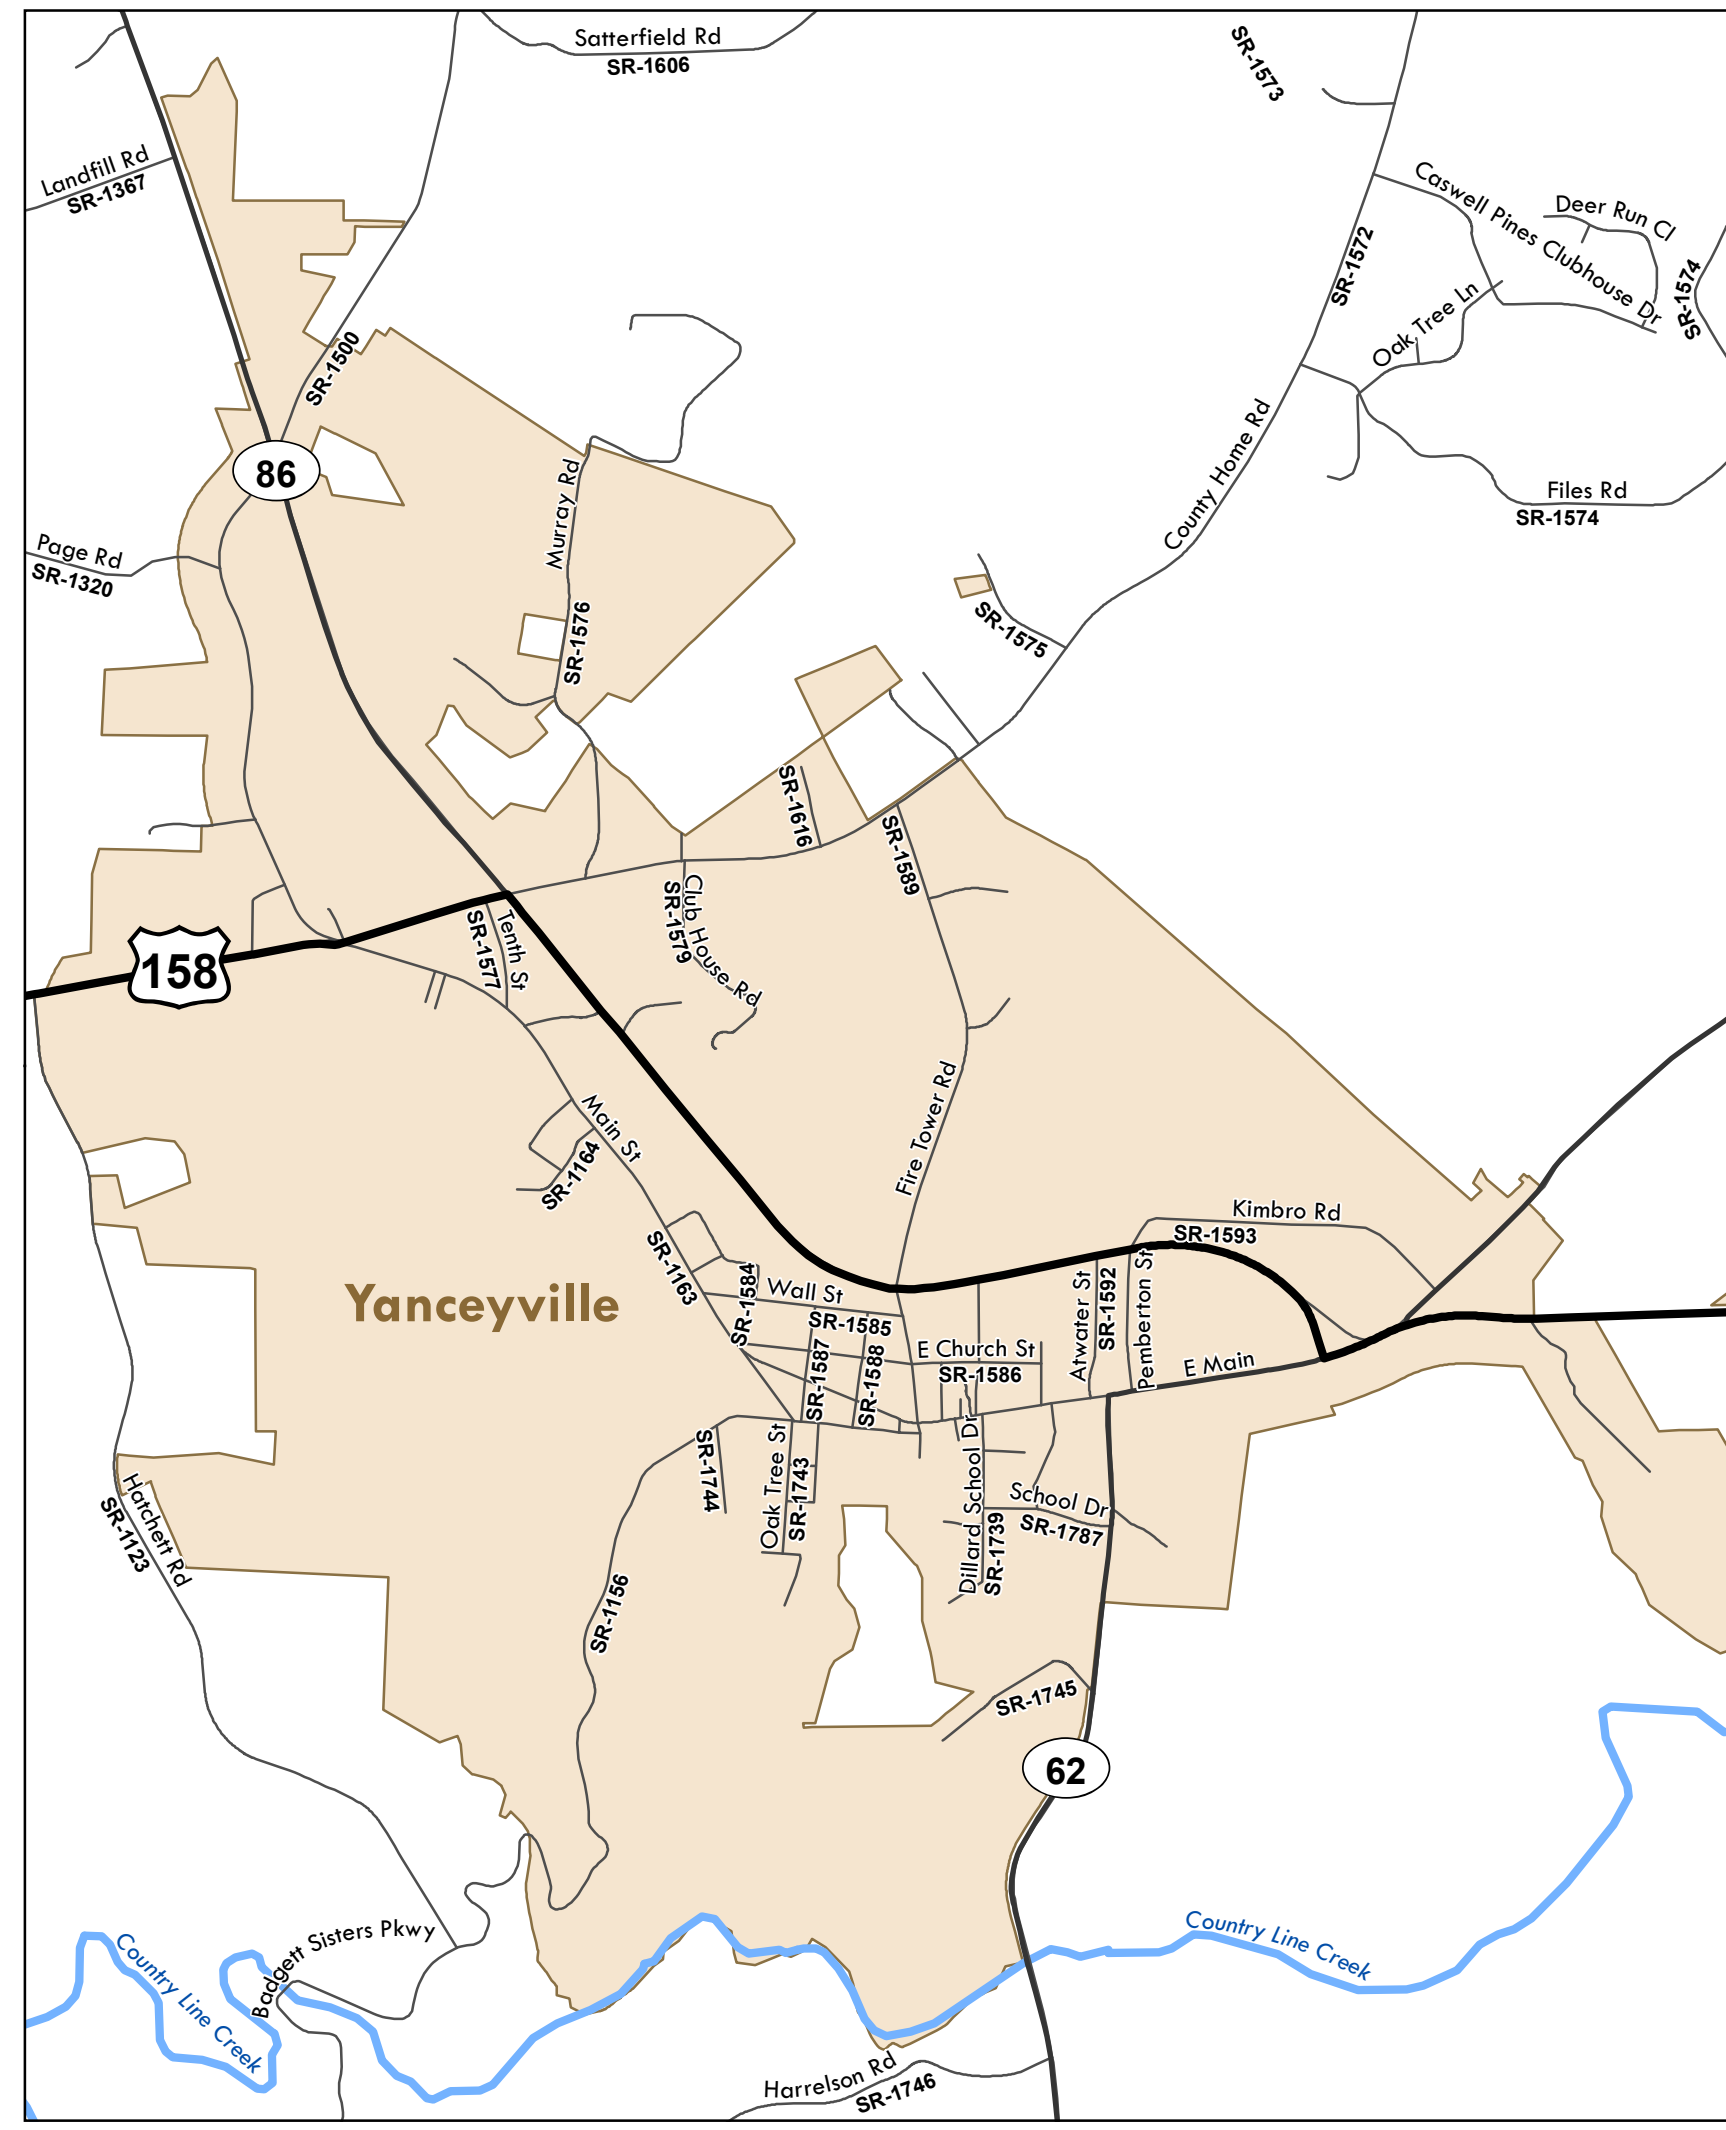

YANCEYVILLE

0 1 Miles
0 2,000 4,000 Feet
1 inch = 2,000 feet